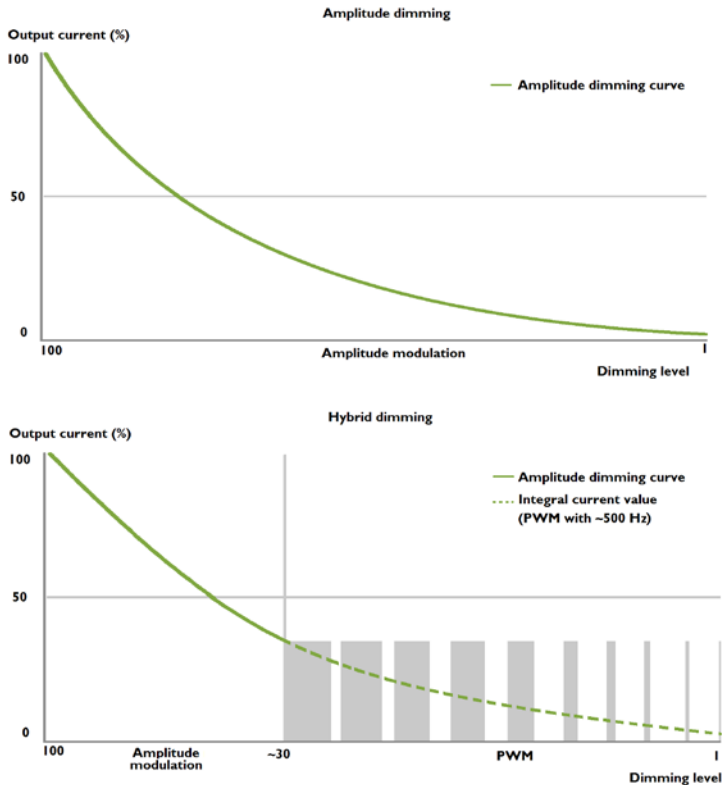

AGRILIGHT®

BETTER LIGHT, BETTER LIFE

AVILED® premium
Advanced LED
lighting for
your poultry

Flicker free dimmable to 1%!

Better light, better life

Uniform growth

We don't need to tell you that good distribution of your birds in the poultry house ensures a better feed intake and more uniform growth. Infections and foot disorders can also be prevented if the birds spread out and use all the available space optimally. Research performed by the University of Wageningen demonstrates that an optimal light level and good light distribution are the key factors that ensure good distribution of birds in a poultry house. The dimmable lighting system from Agrilight allows you to influence the growth rate of your birds. Scientific studies have also shown that blue light has a calming effect on the birds when they are placed in the house or during catching.

White light

Blue place and catch light

100% flicker free dimming

To influence the growth rate of the birds, farmers use the dimming of the light. Normally, by dimming to low light levels, the light will be quickly turned on and off (Pulse Width Modulation dimming), causing a flickering which can cause stress for the birds.

Stress affects the animal welfare and the full growth of the birds. This causes a higher death rate among the birds and lower profits for the farmer. With the new dim technology, Agrilight made it possible to dim the light down to 1%, with a constant light output (Amplitude Dimming). This is 100% without flickering and does not cause stress for the birds. This results in a lower death rate and better full grown birds, resulting in higher profits for the farmer.